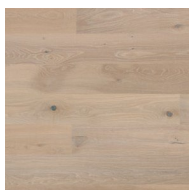

Due to the nature of the material this table shows typical values.

3: Quercus Alba, 4: Quercus Robur & Quercus Petraea

Shade Oak Satin White Plank