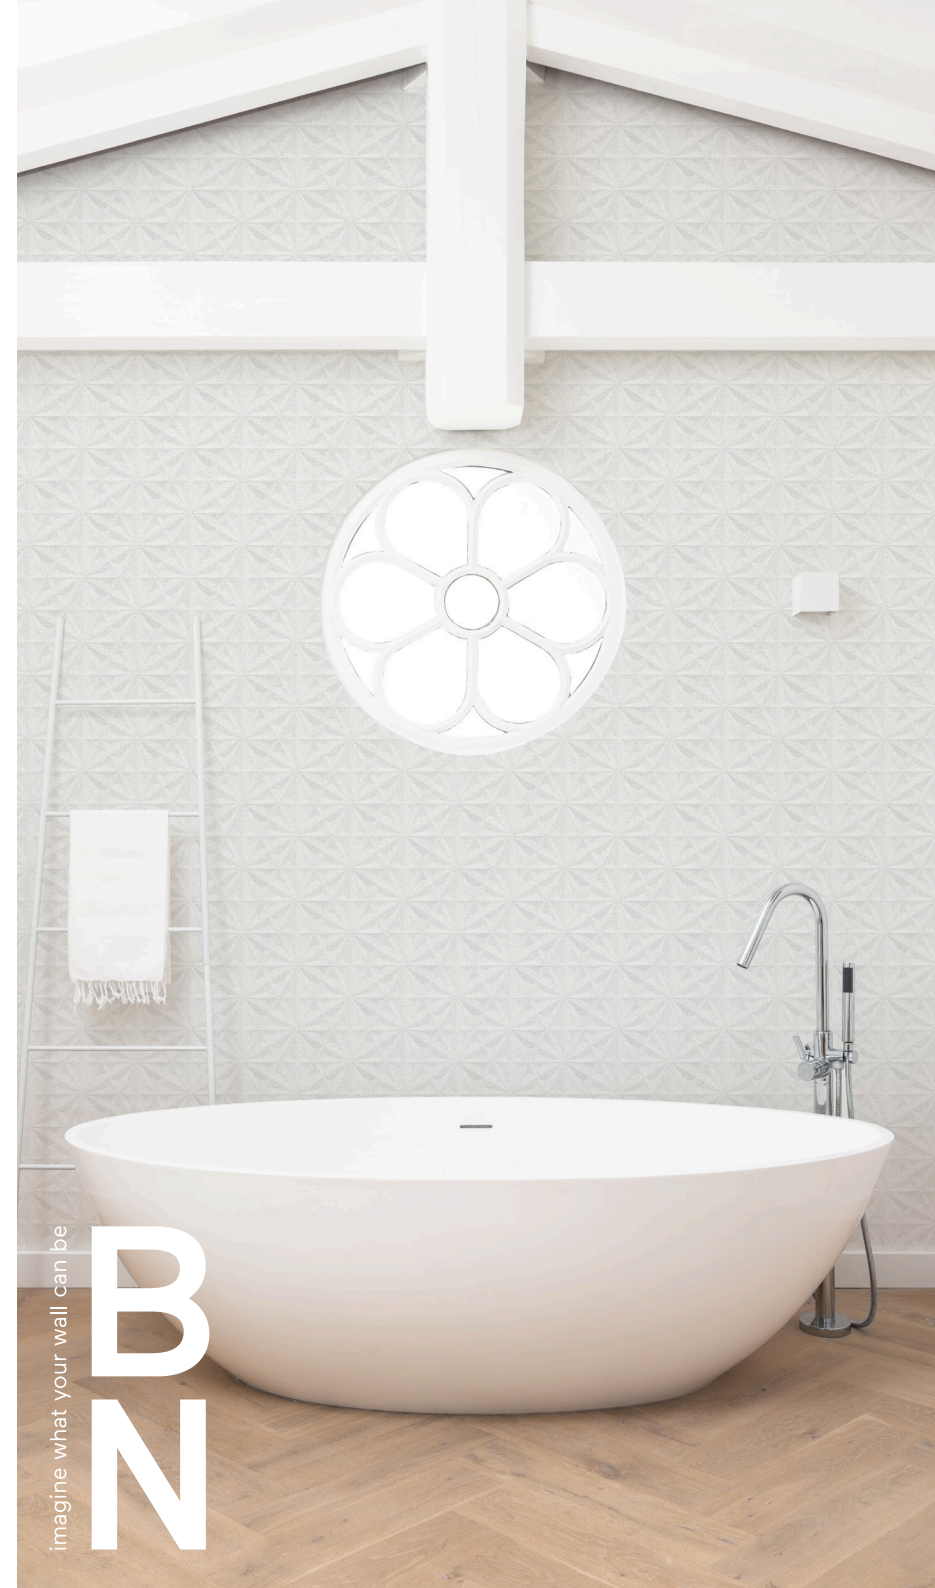

Transport

The wallcoverings are transported via trucks from our BN factory in Huizen, the Netherlands.

Care Instructions

The wallcoverings are extra washable. Stains are treated as follows:

- Wet the stain with a cloth or a sponge using soapy water or detergent.
- Use plenty of lukewarm water to get off all soap rests.
- Wipe off the over amount of water and leave the wallcovering to selfdry.
- Avoid to get water in the joints where the wallcoverings is unprotected.

Estimated lifetime

Estimated lifetime of the wallcoverings is 5 - 7 years.

Hanging Instructions

- Check the material after having hung three lengths. We do not accept any claim in excess of the first three lengths applied.
- Check the product for possible defects before you start. Use only rolls with the same batch number on a wall. In case of claim enclose the information label and a sample. Labour costs will not be reimbursed.
- Be sure the wall is smooth, clean and dry.
- Use glue for a heavy high-quality type of vinyl. Ask your dealer for advice.
- Cut the strips to length. Wall height + 5 cm. For designs with a repeated pattern, keep the repeat height in mind.
- Spread the glue to the wall.
- Apply the dry length on the glue.
- Roll away the air bubbles with a rubber roller.
- Cut strips on the plinth off along a steel ruler.
- Immediately remove glue spots with a sponge and clean water.
- Strip off dry when renovating.

imagine what your wall can be

BN