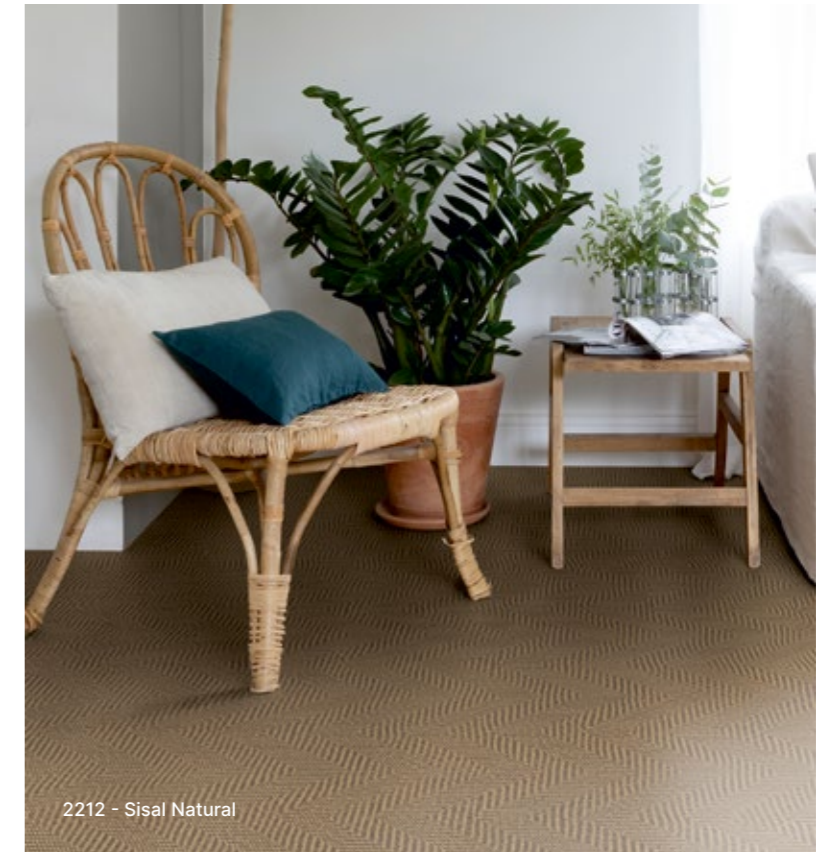

- **1-Sisal Black**
  2 m: Code: 1373 2208 - EAN: 3475710463471
  4 m: Code: 1393 2208 - EAN: 3475710461231
- **2-Sisal Cream**
  2 m: Code: 1373 2211 - EAN: 3475710463501
  4 m: Code: 1393 2211 - EAN: 3475710461262
- **3-Sisal Grey**
  2 m: Code: 1373 2209 - EAN: 3475710463488
  4 m: Code: 1393 2209 - EAN: 3475710461248
- **4-Sisal Natural**
  2 m: Code: 1373 2212 - EAN: 3475710463518
  4 m: Code: 1393 2212 - EAN: 3475710461279
- **5-Sisal Soft Grey**
  2 m: Code: 1373 2210 - EAN: 3475710463495
  4 m: Code: 1393 2210 - EAN: 3475710461255