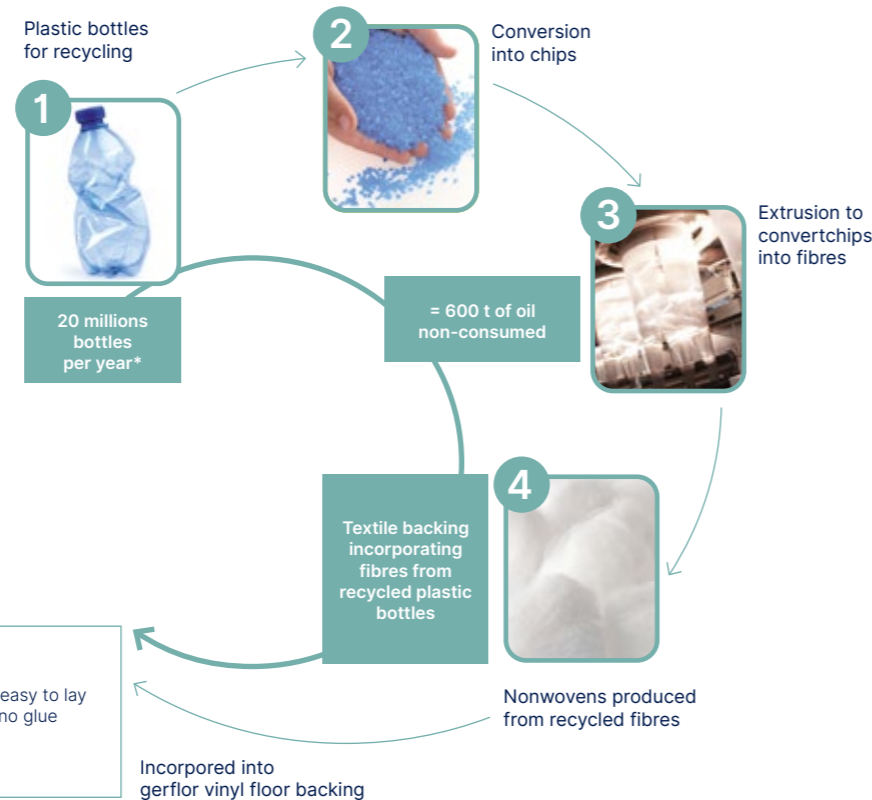

Recycling

Second Life is a Gerflor's innovative program for collecting installation waste and non-glued end-of-life products.

In partnership with our installers, this program is now fully effective in France and Germany and in the process of being implemented in Italy, Benelux and Scandinavia

Did you know?

Recycling process

Fibres used in gerflor products

WATER CONSUMPTION SINCE 1998

Did you know?
All inks used in the group's factories are solvent-free and water-based. The printing cylinders are cleaned with biodegradable agents and the wastewater inks are recycled by evaporation.