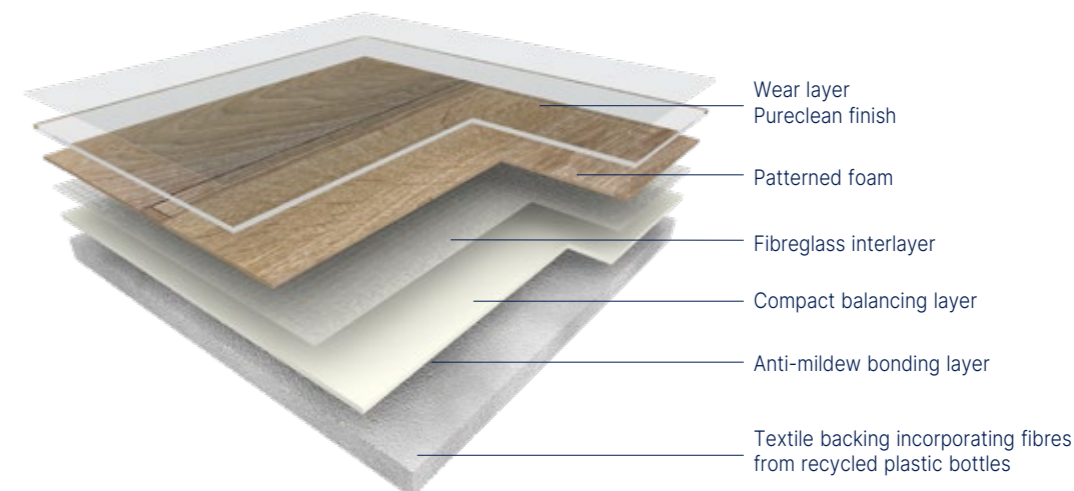

ENVIRONMENT

- 100% recyclable
- ISO 14001
- Soapy water cleaning

Scan and discover
The complete range

HQR

Laying

Gerflor floor coverings are high quality products developed to last. No warranty can be claimed unless the product has been laid according to the following specifications: