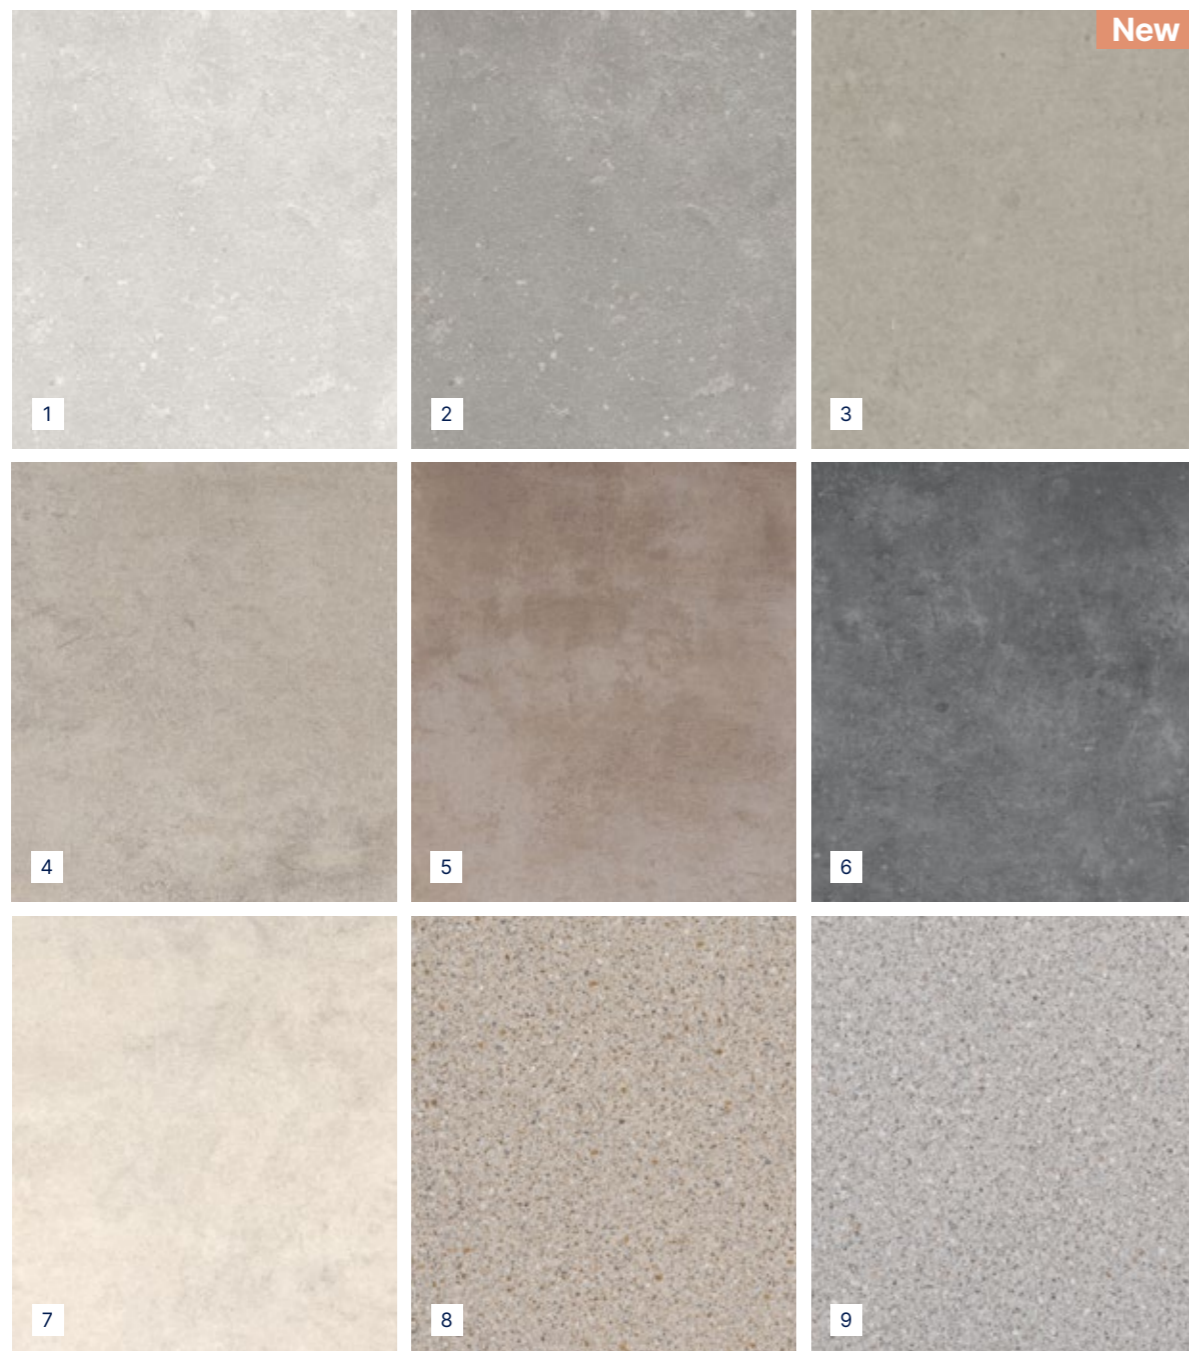

prime^tex

All Over

1-Leone Light

2 m: Code: 1368 2063 - EAN: 3475710392092
4 m: Code: 1548 2063 - EAN: 3475710389290

2-Leone Clear

2 m: Code: 1368 2064 - EAN: 3475710392108
4 m: Code: 1548 2064 - EAN: 3475710389306

3-Leone Powder

2 m: Code: 1368 2345 - EAN: 3475710608179
4 m: Code: 1548 2345 - EAN: 3475710607592

4-Dune Grey

2 m: Code: 1367 1589 - EAN: 3475710264559
3 m: Code: 1647 1589 - EAN: 3475710317637
4 m: Code: 1547 1589 - EAN: 3475710264528

5-Harlem Taupe

2 m: Code: 1234 1845 - EAN: 3475710340352
4 m: Code: 1734 1845 - EAN: 3475710329722

6-Leone Anthracite

2 m: Code: 1368 2133 - EAN: 3475710466632
3 m: Code: 1648 2133 - EAN: 3475710528330
4 m: Code: 1548 2133 - EAN: 3475710464874

7-Dune White

2 m: Code: 1367 1588 - EAN: 3475710264542
4 m: Code: 1547 1588 - EAN: 3475710264511

8-Gravel Beige

2 m: Code: 1304 0711 - EAN: 3475710181313
3 m: Code: 1564 0711 - EAN: 3475710180897
4 m: Code: 1474 0711 - EAN: 3475710180323

9-Gravel Grey

2 m: Code: 1304 0712 - EAN: 3475710181320
3 m: Code: 1564 0712 - EAN: 3475710180903
4 m: Code: 1474 0712 - EAN: 3475710180330