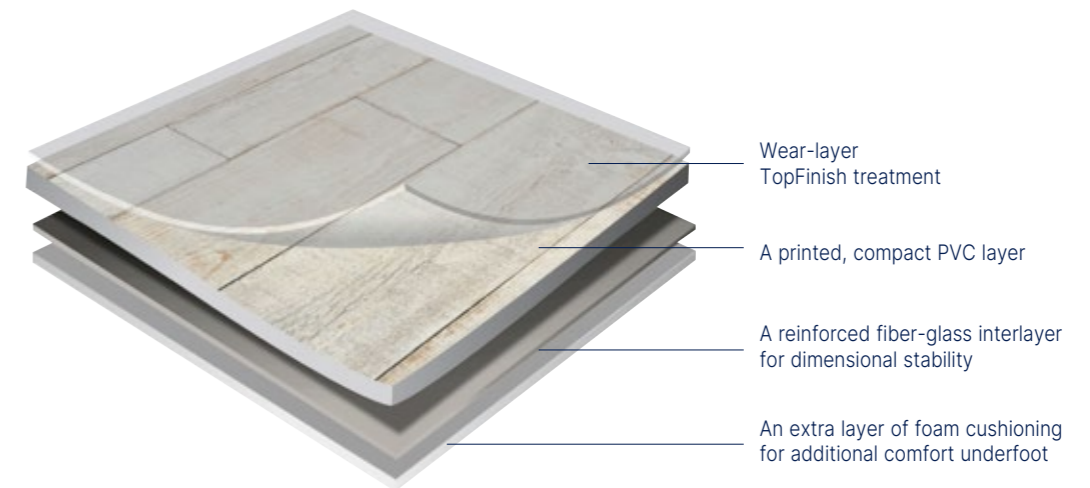

Laying

The subfloor must be smooth, clean, dry, undamaged and flat.

Recommendations: unroll the floorcovering 24 hours before laying. The floor covering should not be laid in a room if the temperature is below 15°C. Laying on underfloor heating is possible (up to 28°C). Weld the joints (cold-treatment product) to ensure good water-tightness.

If permanent laying with glue: use a single stick acrylic adhesive (approximately 250 g/sqm). Use a finely-notched trowel.

Cleaning & Care

Regular cleaning with a vacuum cleaner, dust mop or a wet cloth.

Cleaning: with water and a neutral detergent, rinse with clean water.

Stain removal: White Spirit removes almost all stains. Do not use solvents.

Precautions: do not use floor wax. Avoid rubber leg caps and casters. Replace with plastic caps and polyamide casters. Protect the bases and legs of your waxed furniture with a felt disc.

See index page 139