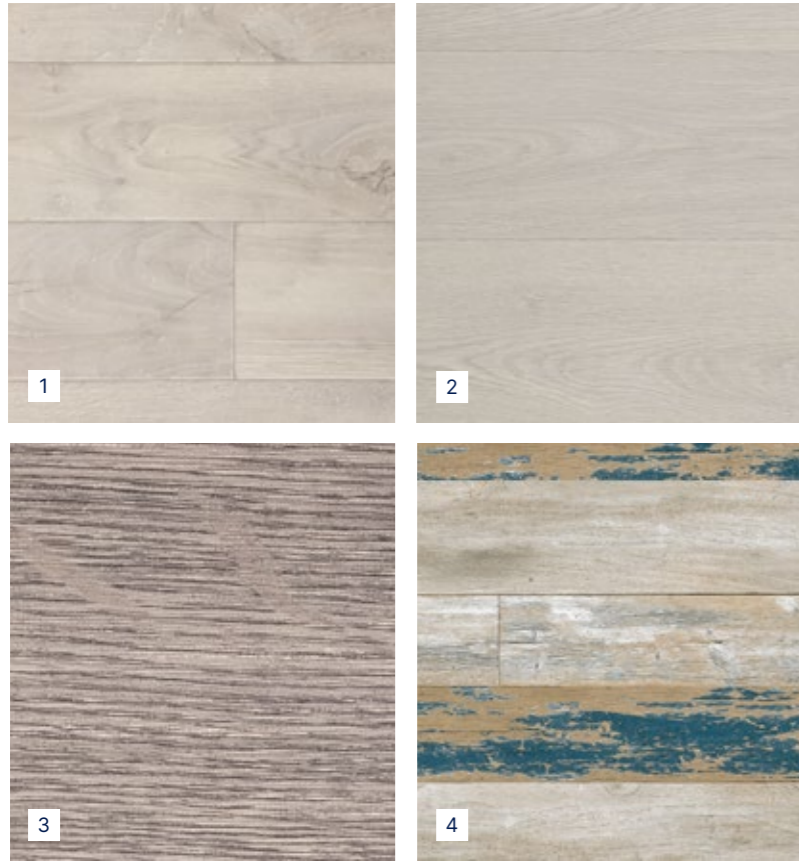

nerok compact

Wood

1. **1-Factory White**
   Nerok 55 - 2 m: Code: 2813 1518 - EAN: 3475710554728
   Nerok 55 - 4 m: Code: 2812 1518 - EAN: 3475710552823
   Nerok 70 - 2 m: Code: 1238 1518 - EAN: 3475710552717
   Nerok 70 - 4 m: Code: 1237 1518 - EAN: 3475710551437
2. **2-Newport Clear**
   Nerok 55 - 2 m: Code: 2813 2244 - EAN: 3475710554940
   Nerok 55 - 4 m: Code: 2812 2244 - EAN: 3475710553141
   Nerok 70 - 2 m: Code: 1238 2244 - EAN: 3475710552229
   Nerok 70 - 4 m: Code: 1237 2244 - EAN: 3475710551215
3. **3-Oak Select Grey**
   Nerok 55 - 2 m: Code: 2813 1430 - EAN: 3475710554704
   Nerok 55 - 4 m: Code: 28121 4309 - EAN: 3475710553172
   Nerok 70 - 2 m: Code: 1238 1430 - EAN: 3475710552250
   Nerok 70 - 4 m: Code: 1237 1430 - EAN: 3475710551246
4. **4-Harbor Blue**
   Nerok 55 - 2 m: Code: 2813 1893 - EAN: 3475710554742
   Nerok 55 - 4 m: Code: 2812 1893 - EAN: 3475710552830
   Nerok 70 - 2 m: Code: 1238 1893 - EAN: 3475710552724
   Nerok 70 - 4 m: Code: 1237 1893 - EAN: 3475710551444