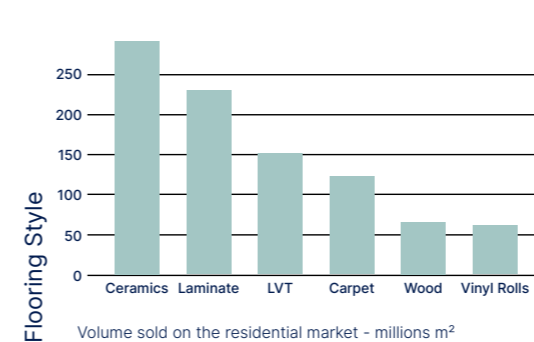

2021

Nerok 50 Tex
Resistant to indentation, adapted to a renovation installation

2022

Nerok Acoustic & Compact
No indentation
High traffic resistance

Market informations & orientations in western Europe

Type