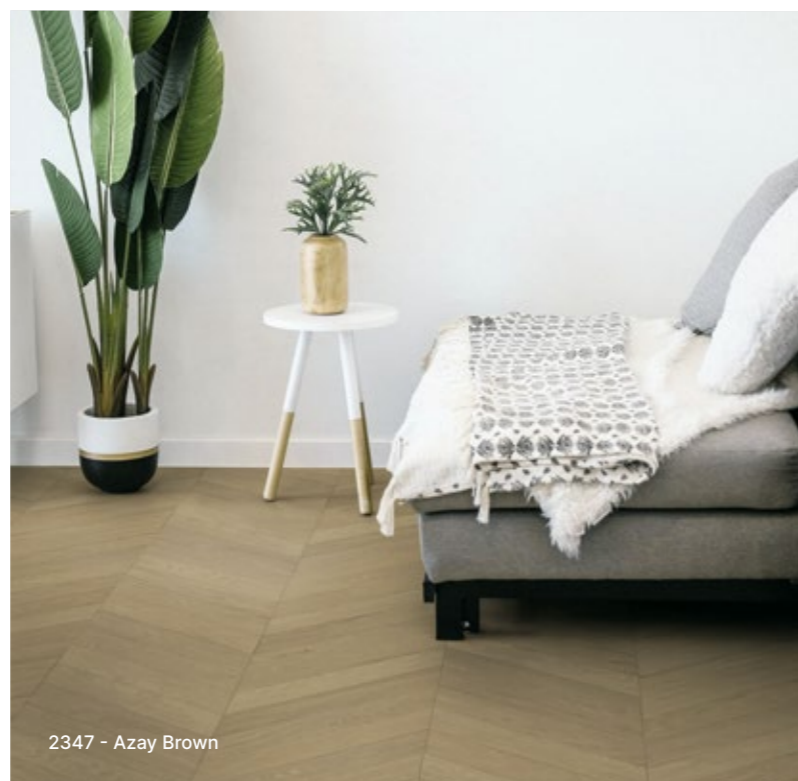

Warranty
8 years for Diamalite surface treatment
and 12 years for Pureclean surface
treatment

Scan and
discover
**INTERIOR
DESIGNER**

primetex

Wood

- 1-Azay Cream**
2 m: Code: 1368 2346 - EAN: 3475710608186
4 m: Code: 1548 2346 - EAN: 3475710607608
- 2-Azay Brown**
2 m: Code: 1368 2347 - EAN: 3475710608193
4 m: Code: 1548 2347 - EAN: 3475710607622
- 3-Aloha Tartufo**
2 m: Code: 1368 2348 - EAN: 3475710608209
4 m: Code: 1548 2348 - EAN: 3475710607639
- 4-Timber Golden**
2 m: Code: 1368 2351 - EAN: 3475710608230
4 m: Code: 1548 2351 - EAN: 3475710607677
- 5-Cognac Scandi Oak**
2 m: Code: 1368 2350 - EAN: 3475710608223
4 m: Code: 1548 2350 - EAN: 3475710607660
- 6-Aloha Mapple**
2 m: Code: 1368 2349 - EAN: 3475710608216
4 m: Code: 1548 2349 - EAN: 3475710607646