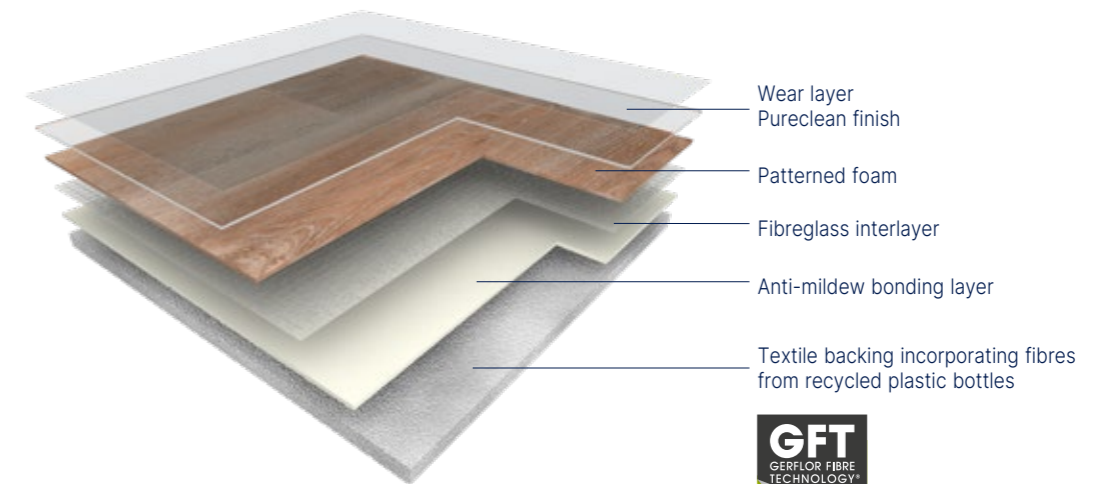

Laying

The subfloor must be smooth, clean, dry, undamaged and flat.
Recommendations: unroll the floorcovering 24 hours before laying.
Floor covering should not be laid in rooms at a temperature is below 15°C.
Can be installed on underfloor heating (up to 28°C).
Weld the joints (cold-treatment product) to ensure good water-tightness.

Recommended laying methods:

- Loose laying without glue: up to 25 sqm.
- Laying without glue, with double-sided tape or hook & loop strips around the edges of the room: over 25 sqm.

If permanent laying with glue: use a single stick acrylic glue (approximately 250 g/sqm).
Use a finely-notched trowel.

Cleaning & Care

Regular cleaning with a vacuum cleaner, dust mop or a wet cloth.

Cleaning: with water and a neutral detergent; rinse with clean water.

Stain removal: White Spirit removes almost all stains.
Do not use solvents.

Precautions: do not use floor wax.
Avoid rubber leg caps and casters. Replace with plastic caps and polyamide casters.
Protect the bases and legs of your waxed furniture with a felt disc.

See index page 139