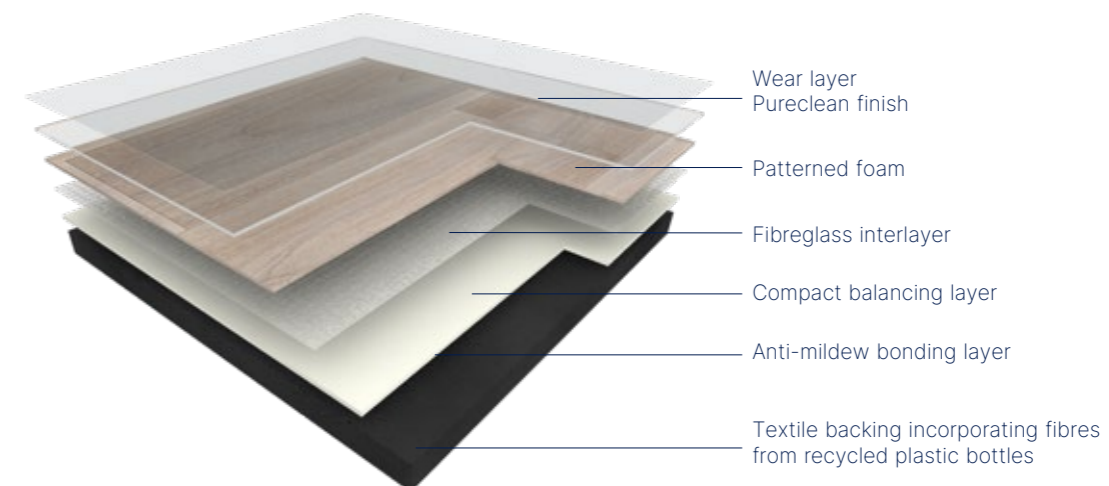

ENVIRONMENT

- 100% recyclable
- ISO 14001
- Soapy water cleaning

Scan and discover
The complete range

nerok tex

Laying

Gerflor floor coverings are high quality products developed to last. No warranty can be claimed unless the product has been laid according to the following specifications: