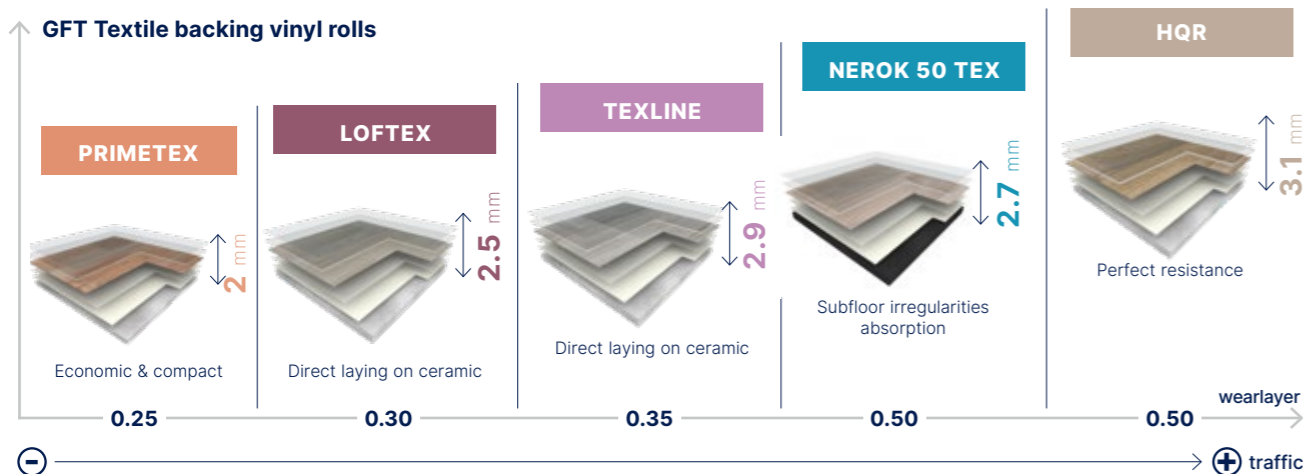

Decoration vinyl rolls GFT backing rolls

The widest range
of residential and semi-contract products

**Unroll...
It's done!**
Ready to lay
Highly resistant
Trendy

GFT textile backing vinyl rolls solutions Gerflor 2023

Make the right choice!

	HQR	NEROK 50 TEX	TEXLINE	LOFTEX	PRIMETEX
Laying system	Looselay				
Subfloor preparation	Without subfloor preparation			With subfloor preparation	
Traffic resistance	++++	++++	+++	+++	++
Comfort	++++	+++	+++	+++	++
Price	€€€	€€	€€	€	€
Tools needed	Utility knife + carpet cutter				
Thickness (mm)	3.1	2.95	2.9	2.5	2.0
Wear layer thickness (mm)	0.50	0.55	0.35	0.30	0.20 (Diamalite) 0.25 (Pureclean)
European classification	32 / 41	33 / 42	23 / 31	23 / 31	22 (Diamalite) 23 / 31 (Pureclean)
Fire rating	C_fS1	B_fS1	C_fS1	C_fS1	C_fS1
Slip resistance	R10	R10	R10	R10	R9 (Diamalite) R10 (Pureclean)
Sound insulation (dB)	16	19	16	15	15
Room impact noise	Class A	Class A	Class A	Class A	Class A
Heating underfloor	OK	OK	OK	OK	OK
Domestic use guarantee*	15 years	15 years	12 years	12 years	8 years (Diamalite) 12 years (Pureclean)
	Page 20	Page 38	Page 48	Page 74	Page 83

* For more details on guarantee, see www.gerflor.com