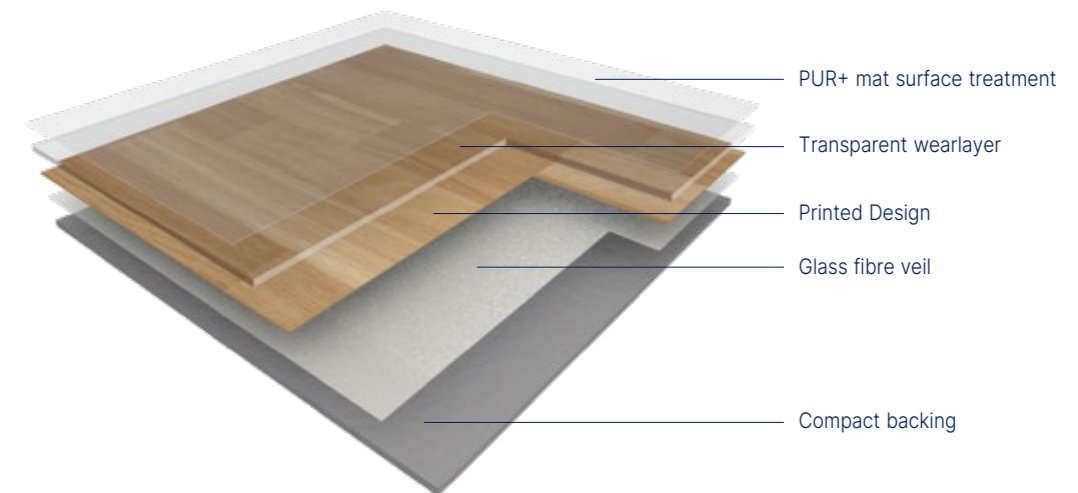

nerok compact

Laying

The subfloor must be smooth, clean, dry, undamaged and flat.

Recommendations: unroll the floorcovering 24 hours before laying. The floor covering should not be laid in a room if the temperature is below 15°C. Laying on underfloor heating is possible (up to 28°C). Weld the joints (cold-treatment product) to ensure good water-tightness.

Cleaning & Care

Regular cleaning with a vacuum cleaner, dust mop or a wet cloth.

Cleaning: with water and a neutral detergent, rinse with clean water.

Stain removal: White Spirit removes almost all stains.

Do not use solvents.

Precautions: do not use floor wax.

Avoid rubber leg caps and casters.

Replace with plastic caps and polyamide casters.

Protect the bases and legs of your waxed furniture with a felt disc.

See index page 139