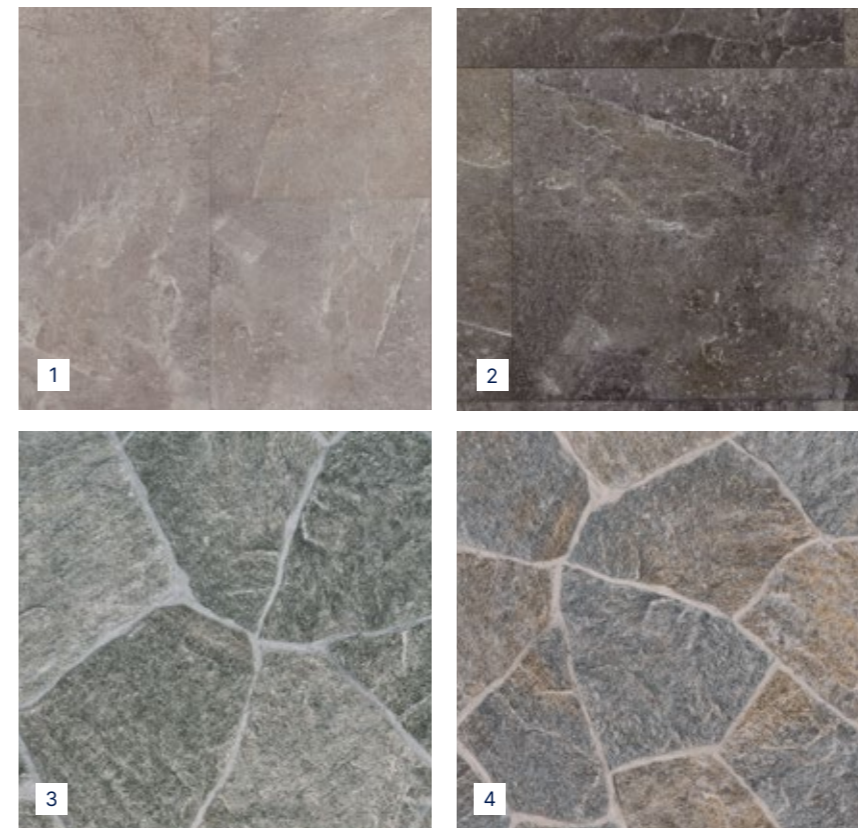

- **1-Fjord Light Grey**
  2 m: Code: 1349 1949 - EAN: 3475710355691
  3 m: Code: 1619 1949 - EAN: 3475710359736
  4 m: Code: 1519 1949 - EAN: 3475710355578
- **2-Fjord Black**
  2 m: Code: 1349 2011 - EAN: 3475710375620
  3 m: Code: 1619 2011 - EAN: 3475710392511
  4 m: Code: 1519 2011 - EAN: 3475710375521
- **3-Granite Green**
  2 m: Code: 1333 0618 - EAN: 3475710217548
  3 m: Code: 1603 0618 - EAN: 3475710236600
  4 m: Code: 1503 0618 - EAN: 3475710217258
- **4-Granite Dark Grey**
  2 m: Code: 1333 0617 - EAN: 3475710236624
  3 m: Code: 1603 0617 - EAN: 3475710236594
  4 m: Code: 1503 0617 - EAN: 3475710218736