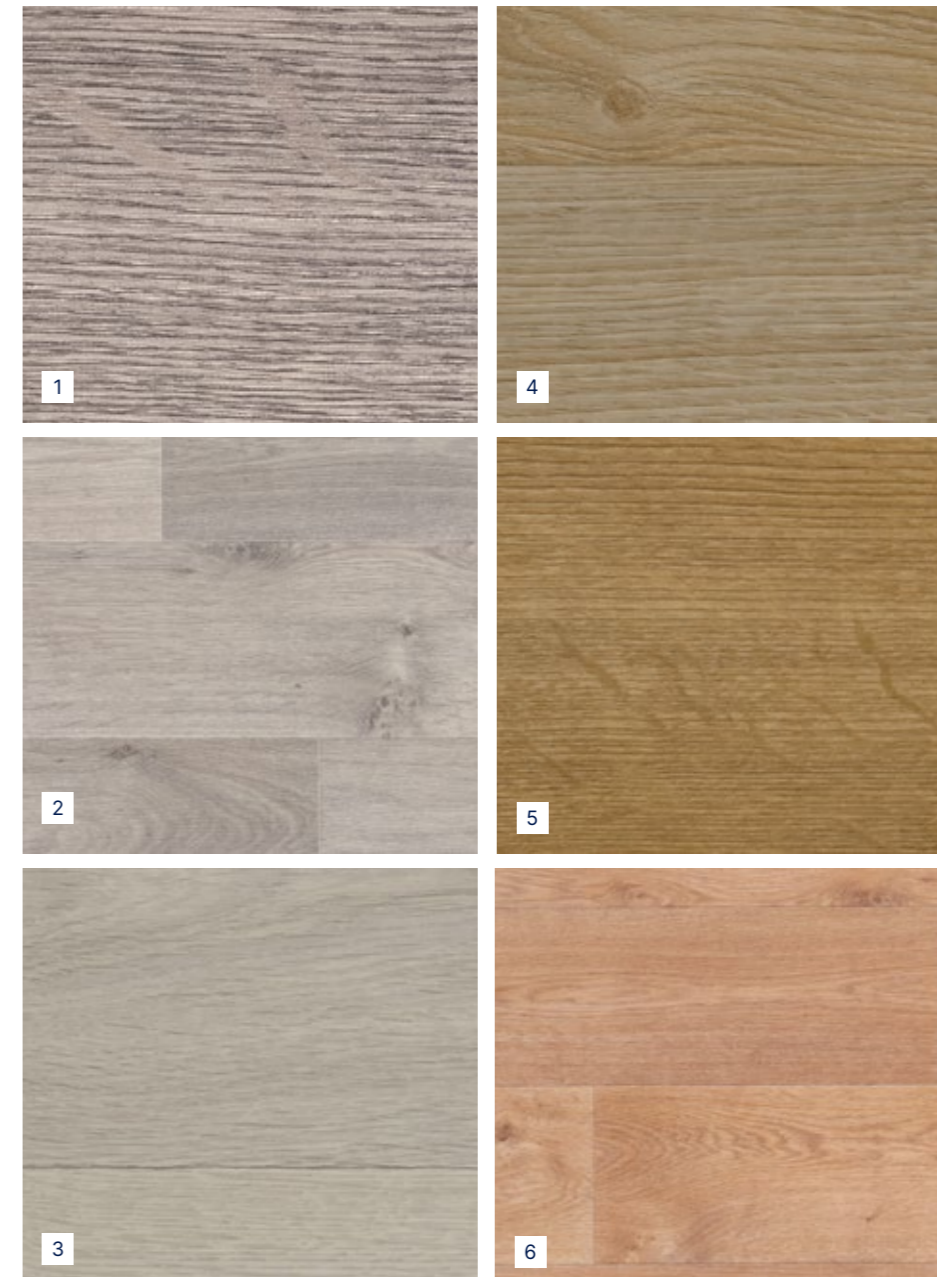

1751 - Timber Grey

1-Oak Select Dark Grey

Nerok 55 - 2 m: Code: 2845 1430 - EAN: 3475710564116
Nerok 55 - 4 m: Code: 2839 1430 - EAN: 3475710563294
Nerok 70 - 2 m: Code: 2847 1430 - EAN: 3475710564031
Nerok 70 - 4 m: Code: 2846 1430 - EAN: 3475710563270