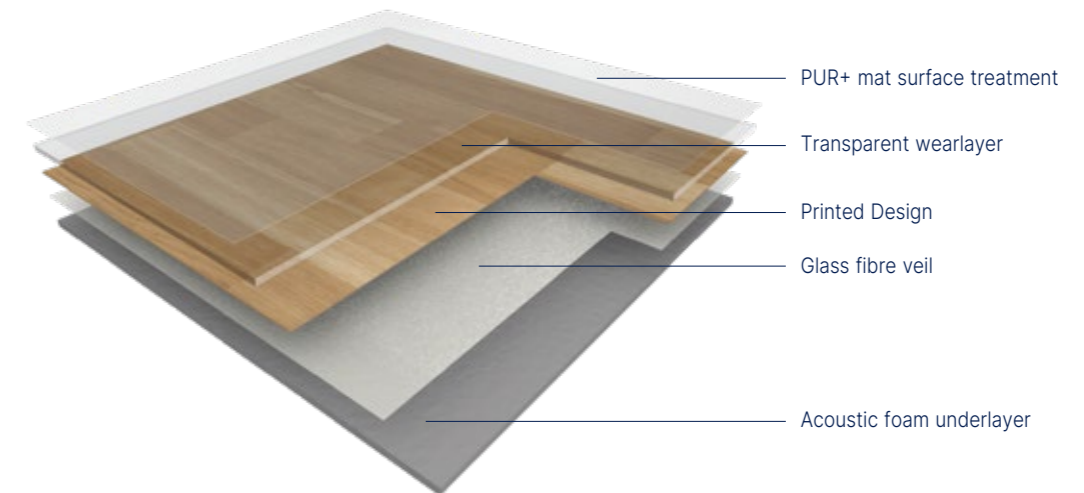

nerok acoustic

Laying

The subfloor must be smooth, clean, dry, undamaged and flat.

Recommendations: unroll the floorcovering 24 hours before laying.
The floor covering should not be laid in a room if the temperature is below 15°C.
Laying on underfloor heating is possible (up to 28°C).
Weld the joints (cold-treatment product) to ensure good water-tightness.

If permanent laying with glue: use a single stick acrylic adhesive (approximately 250 g/sqm).
Use a finely-notched trowel.

Cleaning & Care

Regular cleaning with a vacuum cleaner, dust mop or a wet cloth.

Cleaning: with water and a neutral detergent, rinse with clean water.

Stain removal: White Spirit removes almost all stains.
Do not use solvents.

Precautions: do not use floor wax.
Avoid rubber leg caps and casters.
Replace with plastic caps and polyamide casters.
Protect the bases and legs of your waxed furniture with a felt disc.

See index page 139