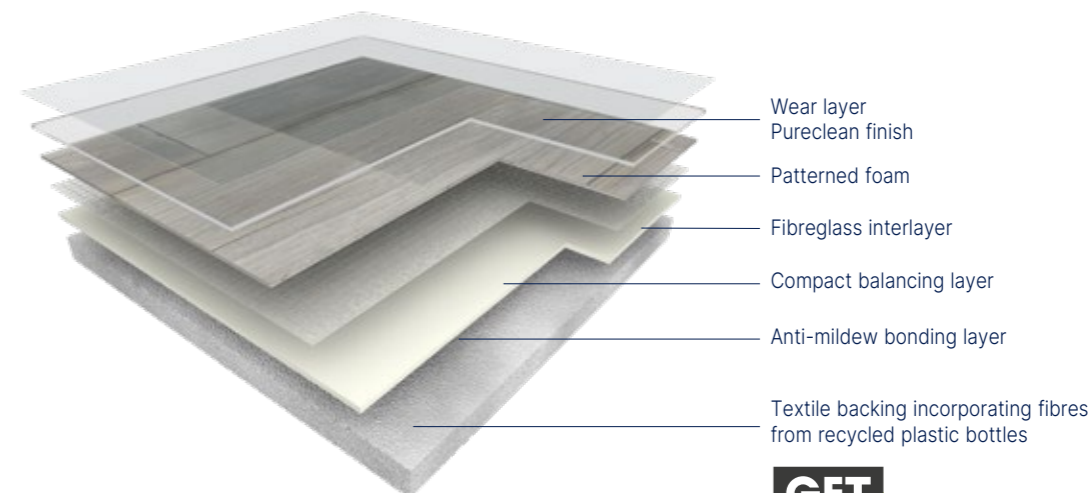

ENVIRONMENT

- 100% recyclable
- ISO 14001
- Soapy water cleaning

Scan and discover
The complete range

texline

Laying

Gerflor floor coverings are high quality products developed to last. No warranty can be claimed unless the product has been laid according to the following specifications: